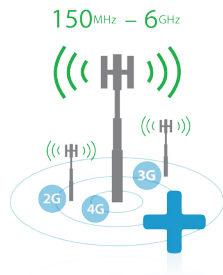

Increased Flexibility

Adapt to shifting requirements with **software definable, field-upgradeable bands and technologies** with a highly-configured EXflex.

Web-based Application

Access an intuitive program that allows **complete scanner management** provided by PCTEL at no additional cost. Login online to view reports and control usage days. Assign personnel authority levels and team groups. Allocate tasks and project goals.